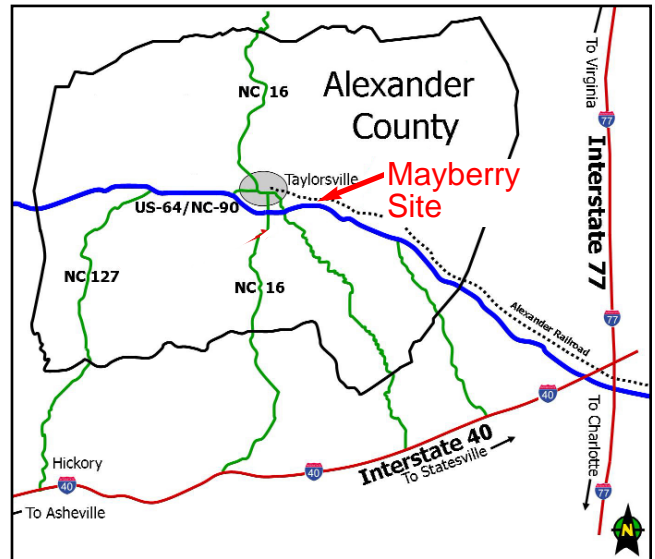

Alexander County, NC Available Site

Mayberry Site

Hwy. 90 East
Taylorville, NC

Number of Acres5.264
 Inside city limitsNo
 ZoningCommercial
 WaterEnergyUnited
 SewerTown of Taylorville
 ElectricDuke Power
 AccessNC Hwy. 90 &
Winterhaven Dr.
 Miles to US-641
 Miles to I-4015
 Miles to I-7718
 Miles to Charlotte60
 AirportsCharlotte Douglas
Hickory Regional
Statesville

Price

Price \$99,900
 *Great visibility from NC Hwy 90 and
 Winterhaven Dr.

Contact

MARTY PENNELL
 WEICHERT, REALTORS® - Team Metro
 Phone: (828) 304-1000
 OR
 Director: David A. Icenhour
 Alexander County EDC
 828-632-1161
dicenhour@alexandercountync.gov