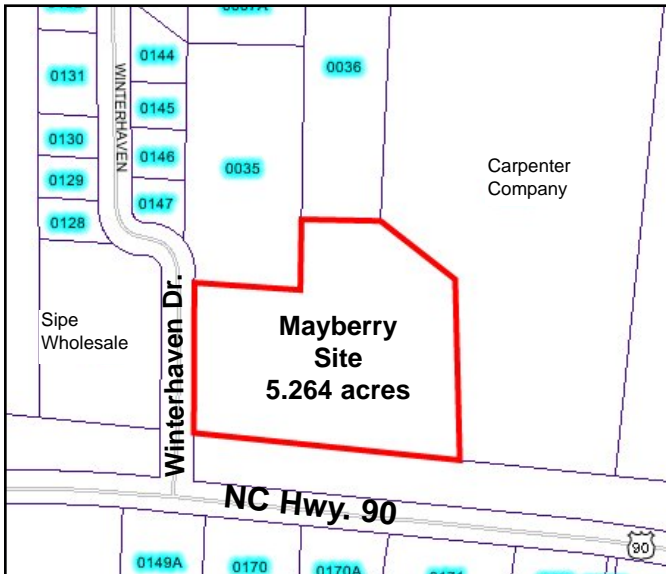

Alexander County, NC Available Site

Mayberry Site

Hwy. 90 East
Taylorville, NC

Number of Acres5.264
 Inside city limitsNo
 ZoningCommercial
 WaterEnergyUnited
 SewerTown of Taylorville
 ElectricDuke Power
 AccessNC Hwy. 90 &
Winterhaven Dr.
 Miles to US-641
 Miles to I-4015
 Miles to I-7718
 Miles to Charlotte60
 AirportsCharlotte Douglas
Hickory Regional
Statesville

Price

Price \$99,900
 *Great visibility from NC Hwy 90 and
 Winterhaven Dr.

Contact

MARTY PENNELL
 WEICHERT, REALTORS® - Team Metro
 Phone: (828) 304-1000
 OR
 Director: David A. Icenhour
 Alexander County EDC
 828-632-1161
dicenhour@alexandercountync.gov